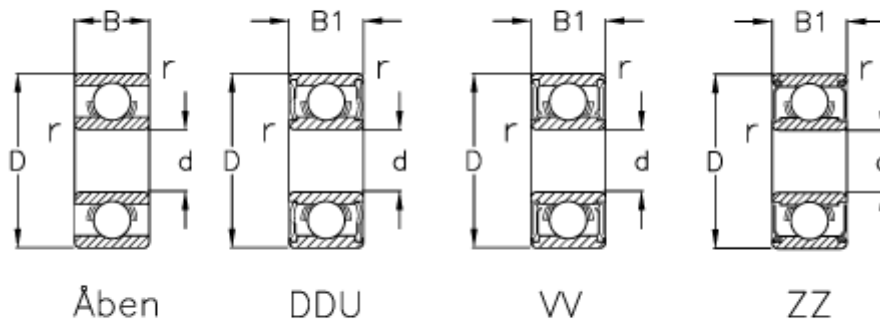

Data Sheet

Article number: 570408007002

Description: NSK Bearing 608 Open
d=8 D=22 B=7 pack of 10 pcs

Measures

B	= 7	Max rpm ZZ-WW = 34000
B1	= 7	r min = 0.3
d	= 8	Type = 608
D	= 22	
Load Cor (N)	= 1370	
Load Cr (N)	= 3300	
Max rpm DD	= 28000	
Max rpm open	= 40000	